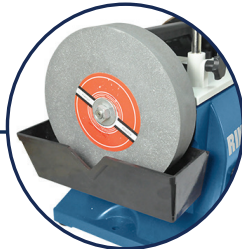

RIKON

8" Wet Sharpener Model 82-100

Wheel & Trough

8" wheel and deep water trough included

Leather Strop Wheel

Excellent for finishing or polishing your workpiece

Support Arm

Long support arm great for mounting jigs

Waterproof Switch

The ON/OFF switch also comes with a Forward/Reverse feature and is also waterproof

Specifications

MOTOR

Horsepower	1/4 HP
Amps	1.6
Volts	120V, 60 Hz
Speed	1,750 RPM
Stone & Strop Speeds	115 RPM

WET STONE WHEEL

Diameter	8"
Width	1-9/16"
Arbor	12mm
Grit	220

LEATHER STROP WHEEL

Diameter	8"
Width	1-1/8"
Arbor	12mm

OVERALL DIMENSIONS

Length	17"
Width	10"
Height	12"
Base Size	11-1/2" x 10"
Net Weight	23 lbs.
Shipping Weight	26 lbs.
Shipping Carton	15-1/8" x 14-9/16" x 14-1/8"