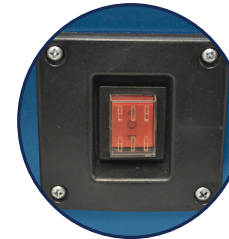

RIKON

8" Wet Sharpener Model 82-100

Wheel & Trough

8" wheel and deep water trough included

Leather Strop Wheel

Excellent for finishing or polishing your workpiece

Support Arm

Long support arm great for mounting jigs

Waterproof Switch

The ON/OFF switch also comes with a Forward/Reverse feature and is also waterproof

Specifications

MOTOR

Horsepower	1/4 HP
Amps	1.6
Volts	120V, 60 Hz
Speed	1,750 RPM
Stone & Strop Speeds	115 RPM

WET STONE WHEEL

Diameter	8"
Width	1-9/16"
Arbor	12mm
Grit	220

LEATHER STROP WHEEL

Diameter	8"
Width	1-1/8"
Arbor	12mm

OVERALL DIMENSIONS

Length	17"
Width	10"
Height	12"
Base Size	11-1/2" x 10"
Net Weight	23 lbs.
Shipping Weight	26 lbs.
Shipping Carton	15-1/8" x 14-9/16" x 14-1/8"